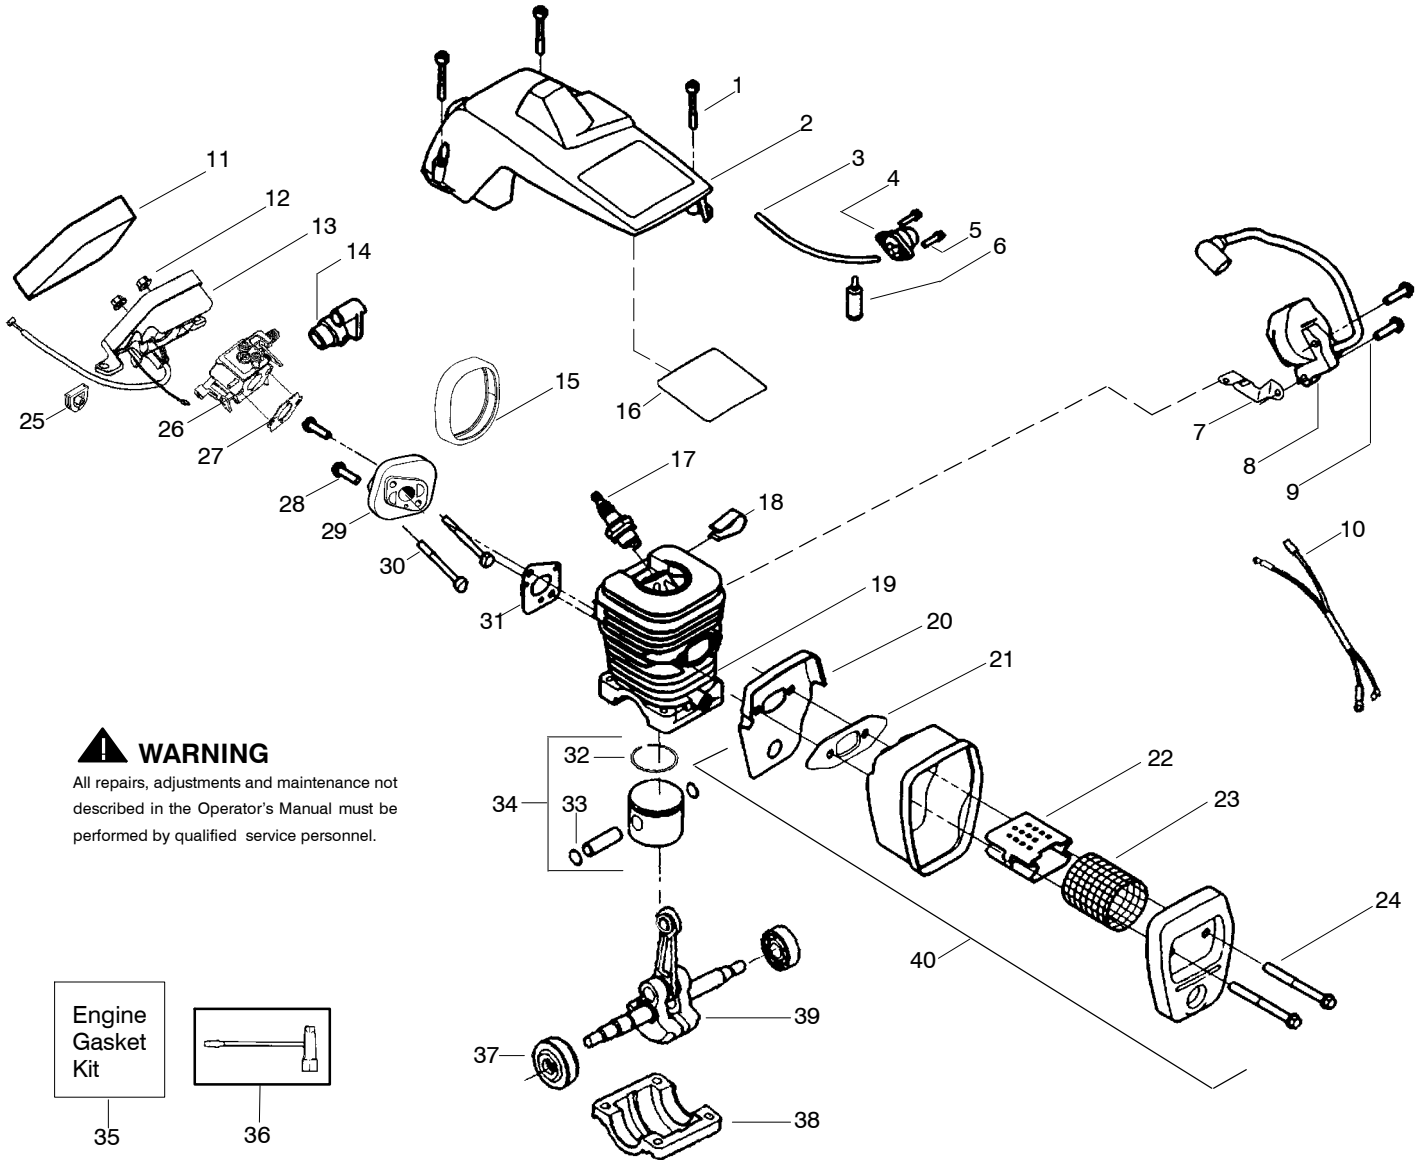

⚠ WARNING

All repairs, adjustments and maintenance not described in the Operator's Manual must be performed by qualified service personnel.

Ref.	Part No.	Description	Ref.	Part No.	Description	Ref.	Part No.	Description
1.	530016153	Screw	20.	530049870	Backplate - Muffler	37.	530056363	Assy - Seal & Bearing
2.	530056914	Assy - Cylinder Shield (includes # 16)	21.	530069608	Gasket - Muffler (kit)	38.	530037935	Cap - Crankcase
3.	530069247	Kit - Fuel Line (Small)	22.	530037813	Diffuser - Muffler	39.	530047062	Assy - Crankshaft
4.	530071835	Kit - Air Purge (incl. #5)	23.	530036103	Screen - Spark	40.	530047207	Assy - Muffler (Incl. 20,21,22,23,24)
5.	530015780	Screw	24.	530016132	Bolt - Muffler			Not Shown
6.	530095646	Assy - Fuel Pick-up	25.	530047631	Grommet - Throttle Cable			Manuals
7.	530047442	Strap - Ground	26.	---	Kit - Carburetor			(Scan)
8.	530039198	Ignition Module			Zama (W - 20)	↗	545123768	(Euro 1)
9.	530015814	Screw			Walbro (WT - 662)	↗	545123763	(Euro 2)
10.	530057475	Assy - Wire Harness	27.	530069608	Gasket - Carb. (kit)	↗	545123764	(Euro 3)
11.	530037793	Foam - Air Filter	28.	530016386	Screw	↗	545123765	(Euro 4)
12.	530016101	Nut	29.	530049700	Carb. Adapter	↗	545123766	(Euro 5)
13.	530057702	Assy - Air Box	30.	530016187	Screw	↗	545123767	(Russian)
14.	530035526	Grommet - Carb Adjust	31.	530069608	Gasket - Adaptor (kit)	↗	545123770	(Turkish)
15.	530054144	Seal - Carb Adapter	32.	530038729	Ring - Piston			
16.	530055698	Reflector - Heat	33.	530015697	Retainer - Piston Pin			
17.	952030150	Spark Plug (RCJ - 7Y)	34.	530071408	Kit - Piston (Incl. 32 & 33)			
18.	530016136	Clip - High Tension Lead	35.	530069608	Kit - Engine Gasket (Incl. 21, 27 & 31)			
19.	530012550	Cylinder	36.	530031135	Scrench			

↗ = NEW PART NUMBER FOR THIS IPL

* = REFER TO THE SERVICE REFERENCE INDICATED FOR MORE INFORMATION. (LOCATED AT END OF IPL)